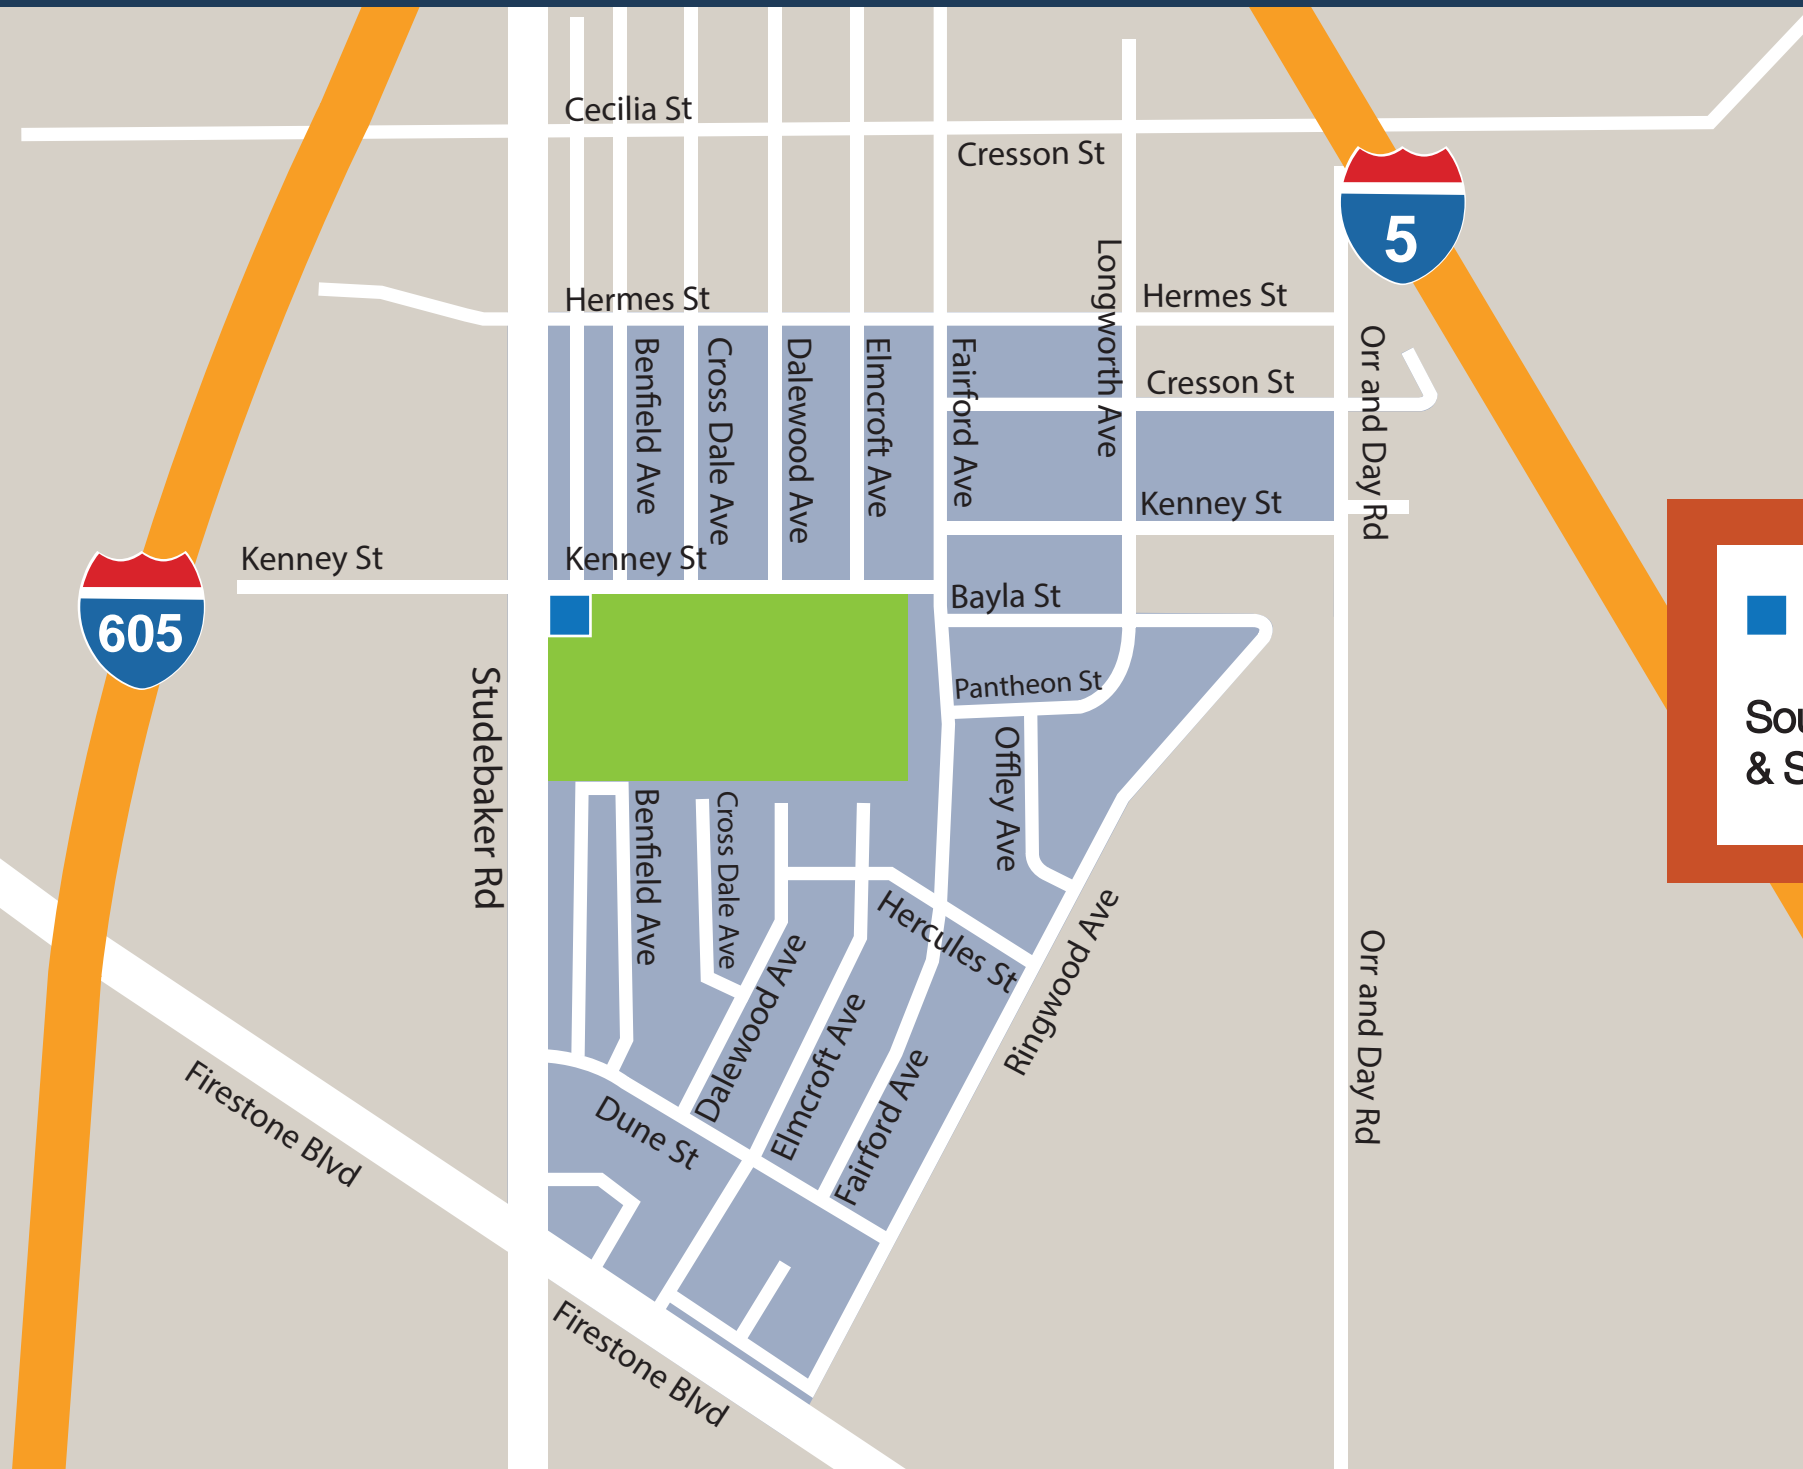

SANTA FE HIGH SCHOOL BUS ROUTE MAP

Blue Route - Bus Coverage Area

■ BLUE BUS STOP
Southeast Corner Kenney St & Studebaker Rd

Questions about bus routes / schedules? Call SFHS at (562) 698-8121 Ext. 4030 or Ext. 4031