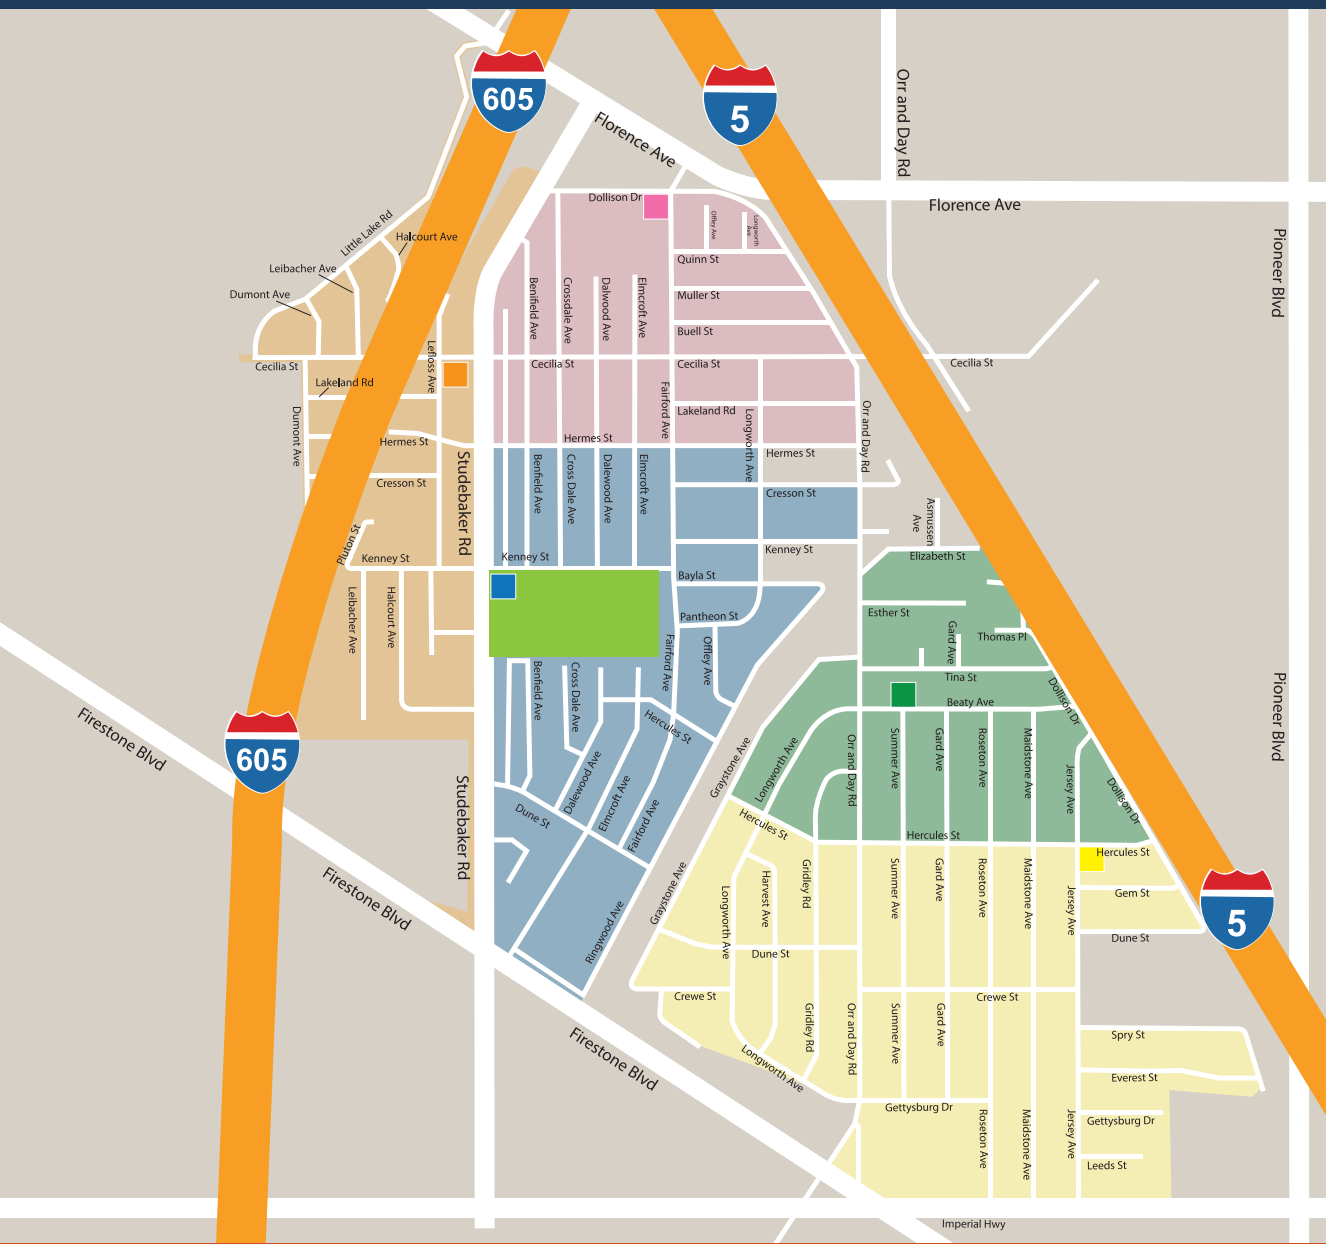

SANTA FE HIGH SCHOOL BUS ROUTE MAP

Bus Route Coverage Area

GREEN BUS STOP

Norwalk Missionary Baptist Church

YELLOW BUS STOP

Southeast Corner of Jersey Ave & Hercules St

PINK BUS STOP

Southwest Corner of Dollison Dr & Fairford Ave

BLUE BUS STOP

Southeast Corner Kenney St & Studebaker Rd

ORANGE BUS STOP

Southeast Corner of Lefloss Ave and Cecilia St

Questions about bus routes / schedules? Call SFHS at (562) 698-8121 Ext. 4030 or Ext. 4031